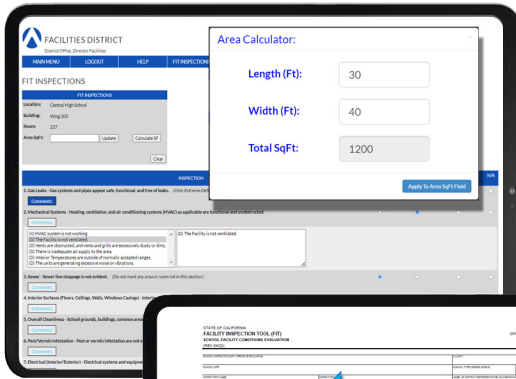

CA FIT MANAGEMENT SOLUTION

SAVE TIME - IMPROVE YOUR FIT SCORES - SEAMLESSLY TRANSITION TO FIT 22

CA FIT INSPECTIONS

- NEW Square Footage Calculator
- NEW Updated pre-defined comments
- Works on any Wi-Fi-enabled device

FIT REPORT

- Updated to meet new '22 requirements
- **Excel Version Available NOW**
- NEW Integrated Deficiencies from prior year
- NEW Square Footage & Area reporting
- NEW District's Response to Report

SUPPORT YOUR WORK ORDER SYSTEM AND IMPROVE YOUR FACILITIES ALL YEAR

DEFICIENCIES MANAGEMENT

- View and Manage Deficiencies
- Improve your FIT Scores
- Improve your Facilities
- Edit Inspections in one place