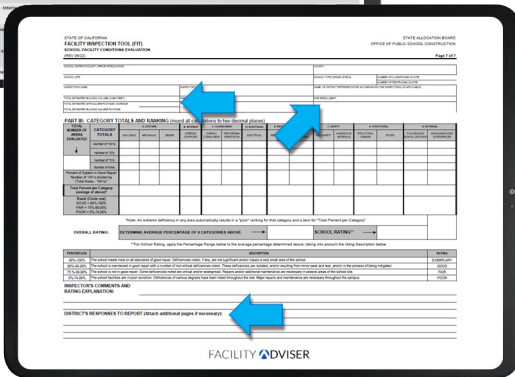

CA FIT MANAGEMENT SOLUTION

SAVE TIME - IMPROVE YOUR FIT SCORES - SEAMLESSLY TRANSITION TO FIT 22

CA FIT INSPECTIONS

- NEW Square Footage Calculator
- NEW Updated pre-defined comments
- Works on any Wi-Fi-enabled device

FIT REPORT

- Updated to meet new '22 requirements
- **Excel Version Available NOW**
- NEW Integrated Deficiencies from prior year
- NEW Square Footage & Area reporting
- NEW District's Response to Report

SUPPORT YOUR WORK ORDER SYSTEM AND IMPROVE YOUR FACILITIES ALL YEAR

DEFICIENCIES MANAGEMENT

- View and Manage Deficiencies
- Improve your FIT Scores
- Improve your Facilities
- Edit Inspections in one place