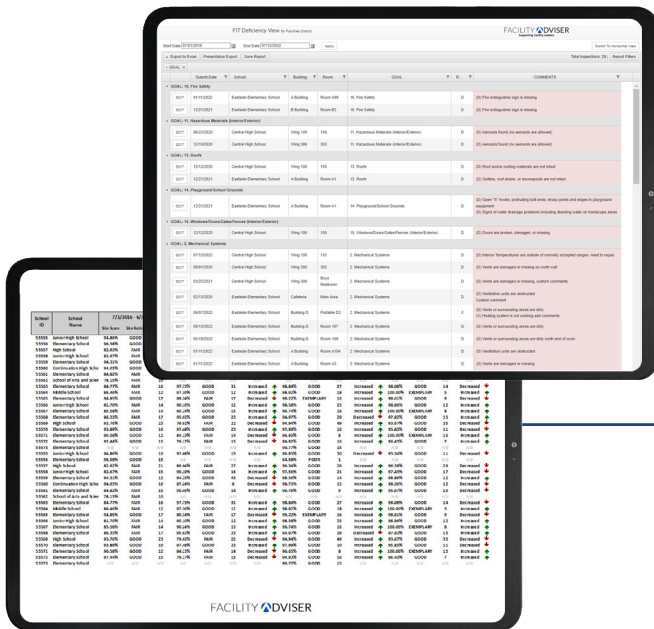

CA FIT MANAGEMENT SOLUTION

SAVE TIME - IMPROVE YOUR FIT SCORES - SEAMLESSLY TRANSITION TO FIT 22

CA FIT INSPECTIONS

- NEW Square Footage Calculator
- NEW Updated pre-defined comments
- Works on any Wi-Fi-enabled device

FIT REPORT

- Updated to meet new '22 requirements
- **Excel Version Available NOW**
- NEW Integrated Deficiencies from prior year
- NEW Square Footage & Area reporting
- NEW District's Response to Report

SUPPORT YOUR WORK ORDER SYSTEM AND IMPROVE YOUR FACILITIES ALL YEAR

DEFICIENCIES MANAGEMENT

- View and Manage Deficiencies
- Improve your FIT Scores
- Improve your Facilities
- Edit Inspections in one place

MULTI-YEAR COMPARISON

- Be the hero, provide all your FIT scores in a single report in seconds.
- Identify trends - improvement or decline.

FIT IS NOT A SEASON - USE THIS DATA ALL YEAR TO IMPROVE THE OVERALL CONDITION OF YOUR SITES!